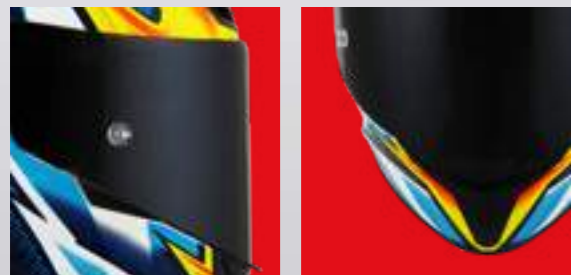

DESIGNED AND DEVELOPED IN ITALY

TT-COURSE

CALOTTA IN ADT-ADVANCED
ADT-ADVANCED SHELL

BLOCCO VISIERA
VISOR LOCK

INTERNI REMOVIBILI
REMOVABLE INNERS

PINLOCK® READY

SEE MORE ON
KYTHELMET.COM